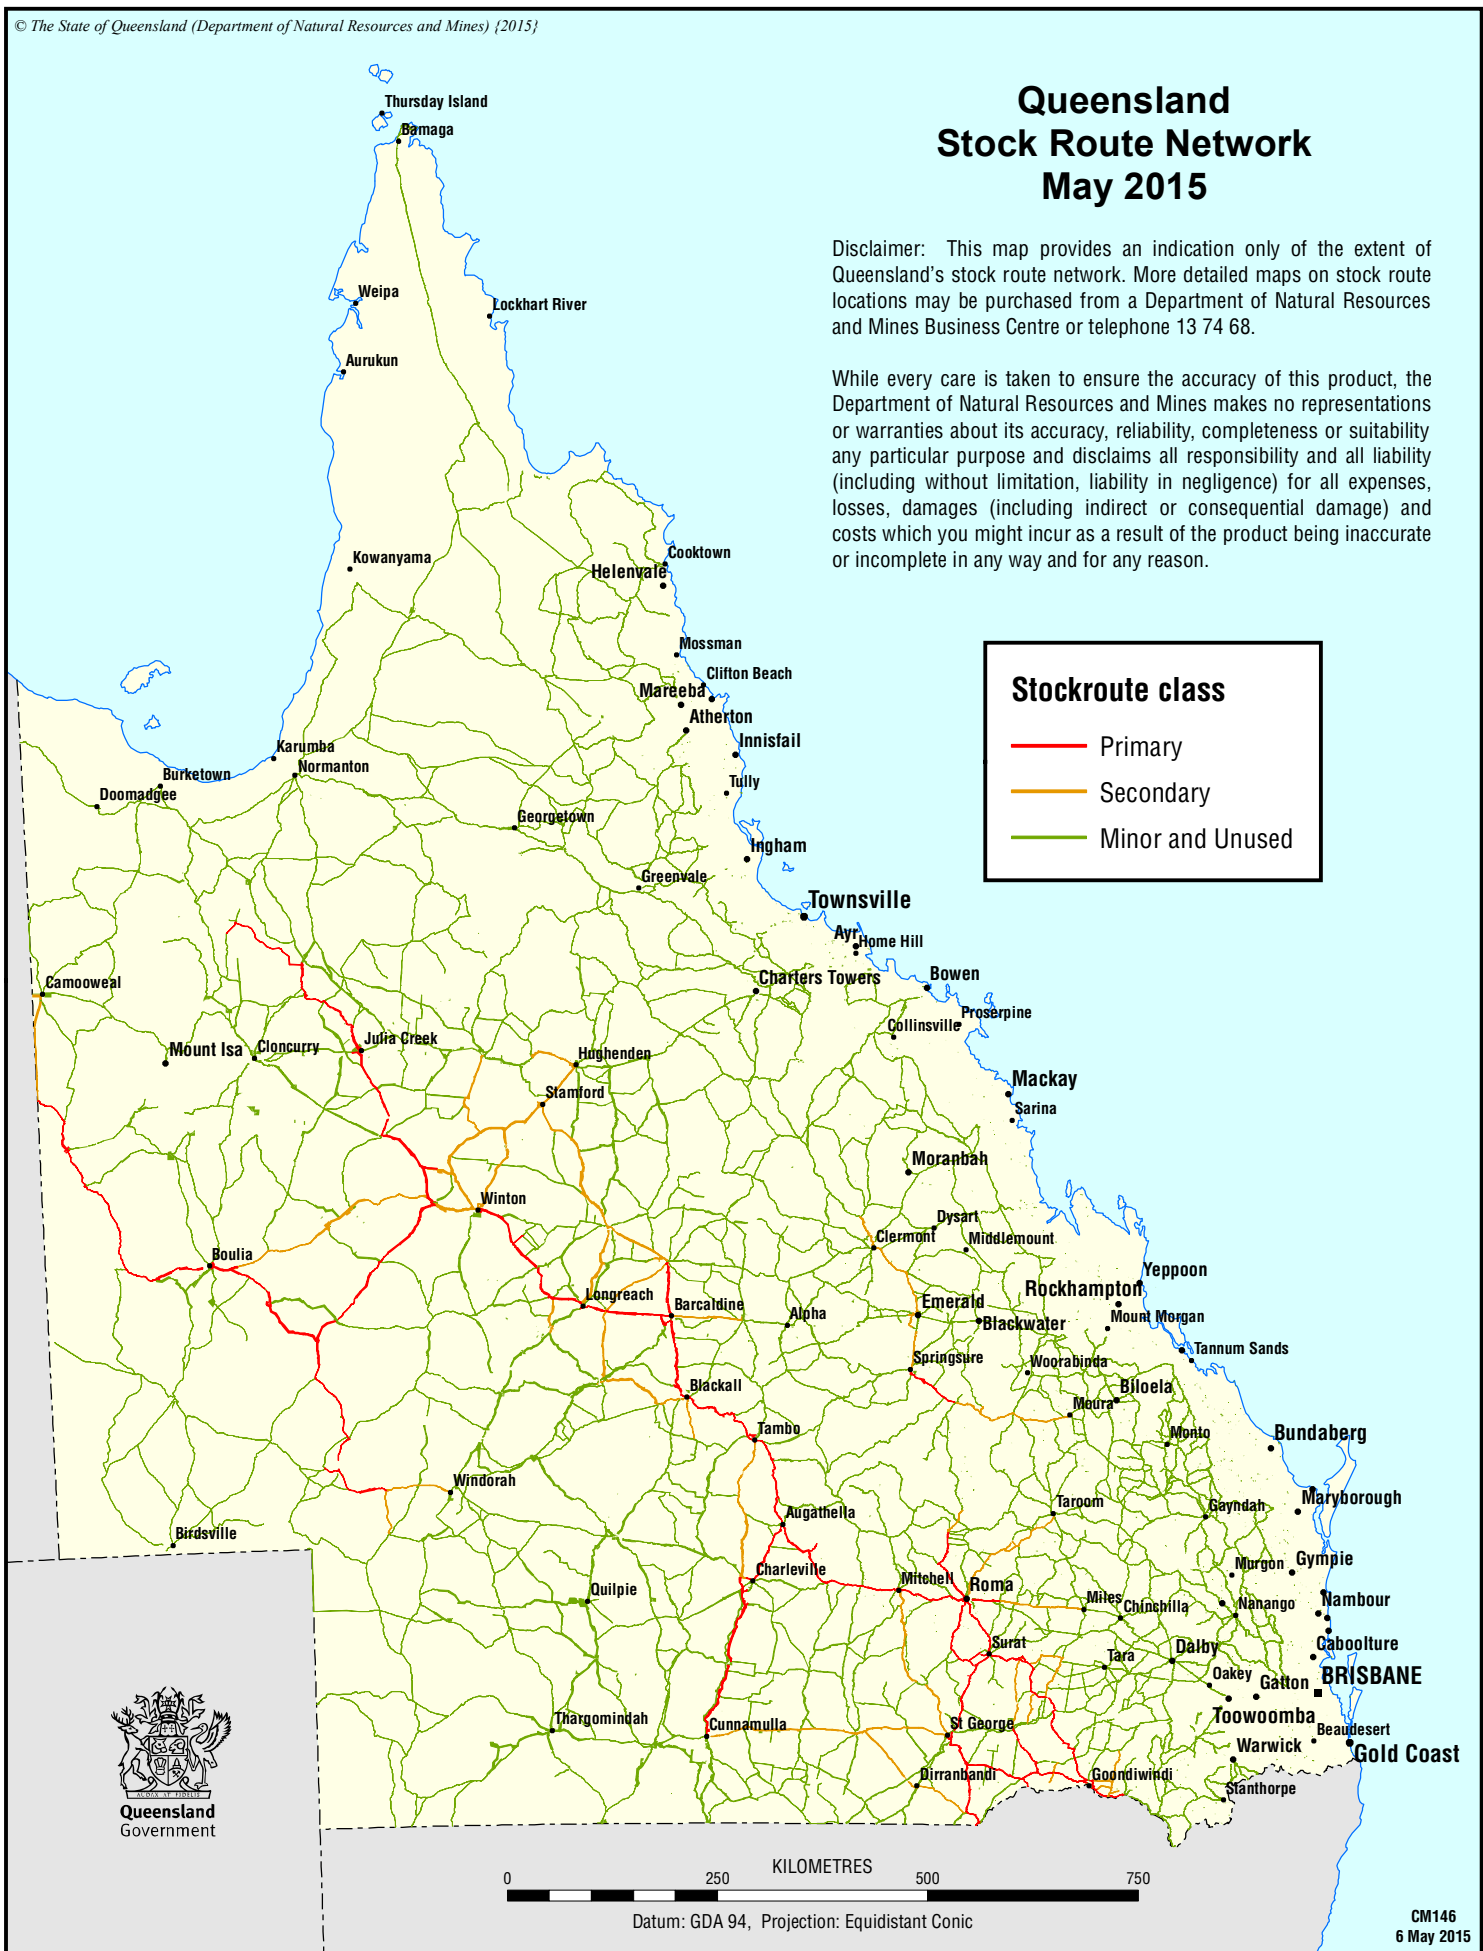

Queensland Stock Route Network May 2015

Disclaimer: This map provides an indication only of the extent of Queensland's stock route network. More detailed maps on stock route locations may be purchased from a Department of Natural Resources and Mines Business Centre or telephone 13 74 68.

Stockroute class

- Primary
- Secondary
- Minor and Unused

0 250 500 750 KILOMETRES

Datum: GDA 94, Projection: Equidistant Conic