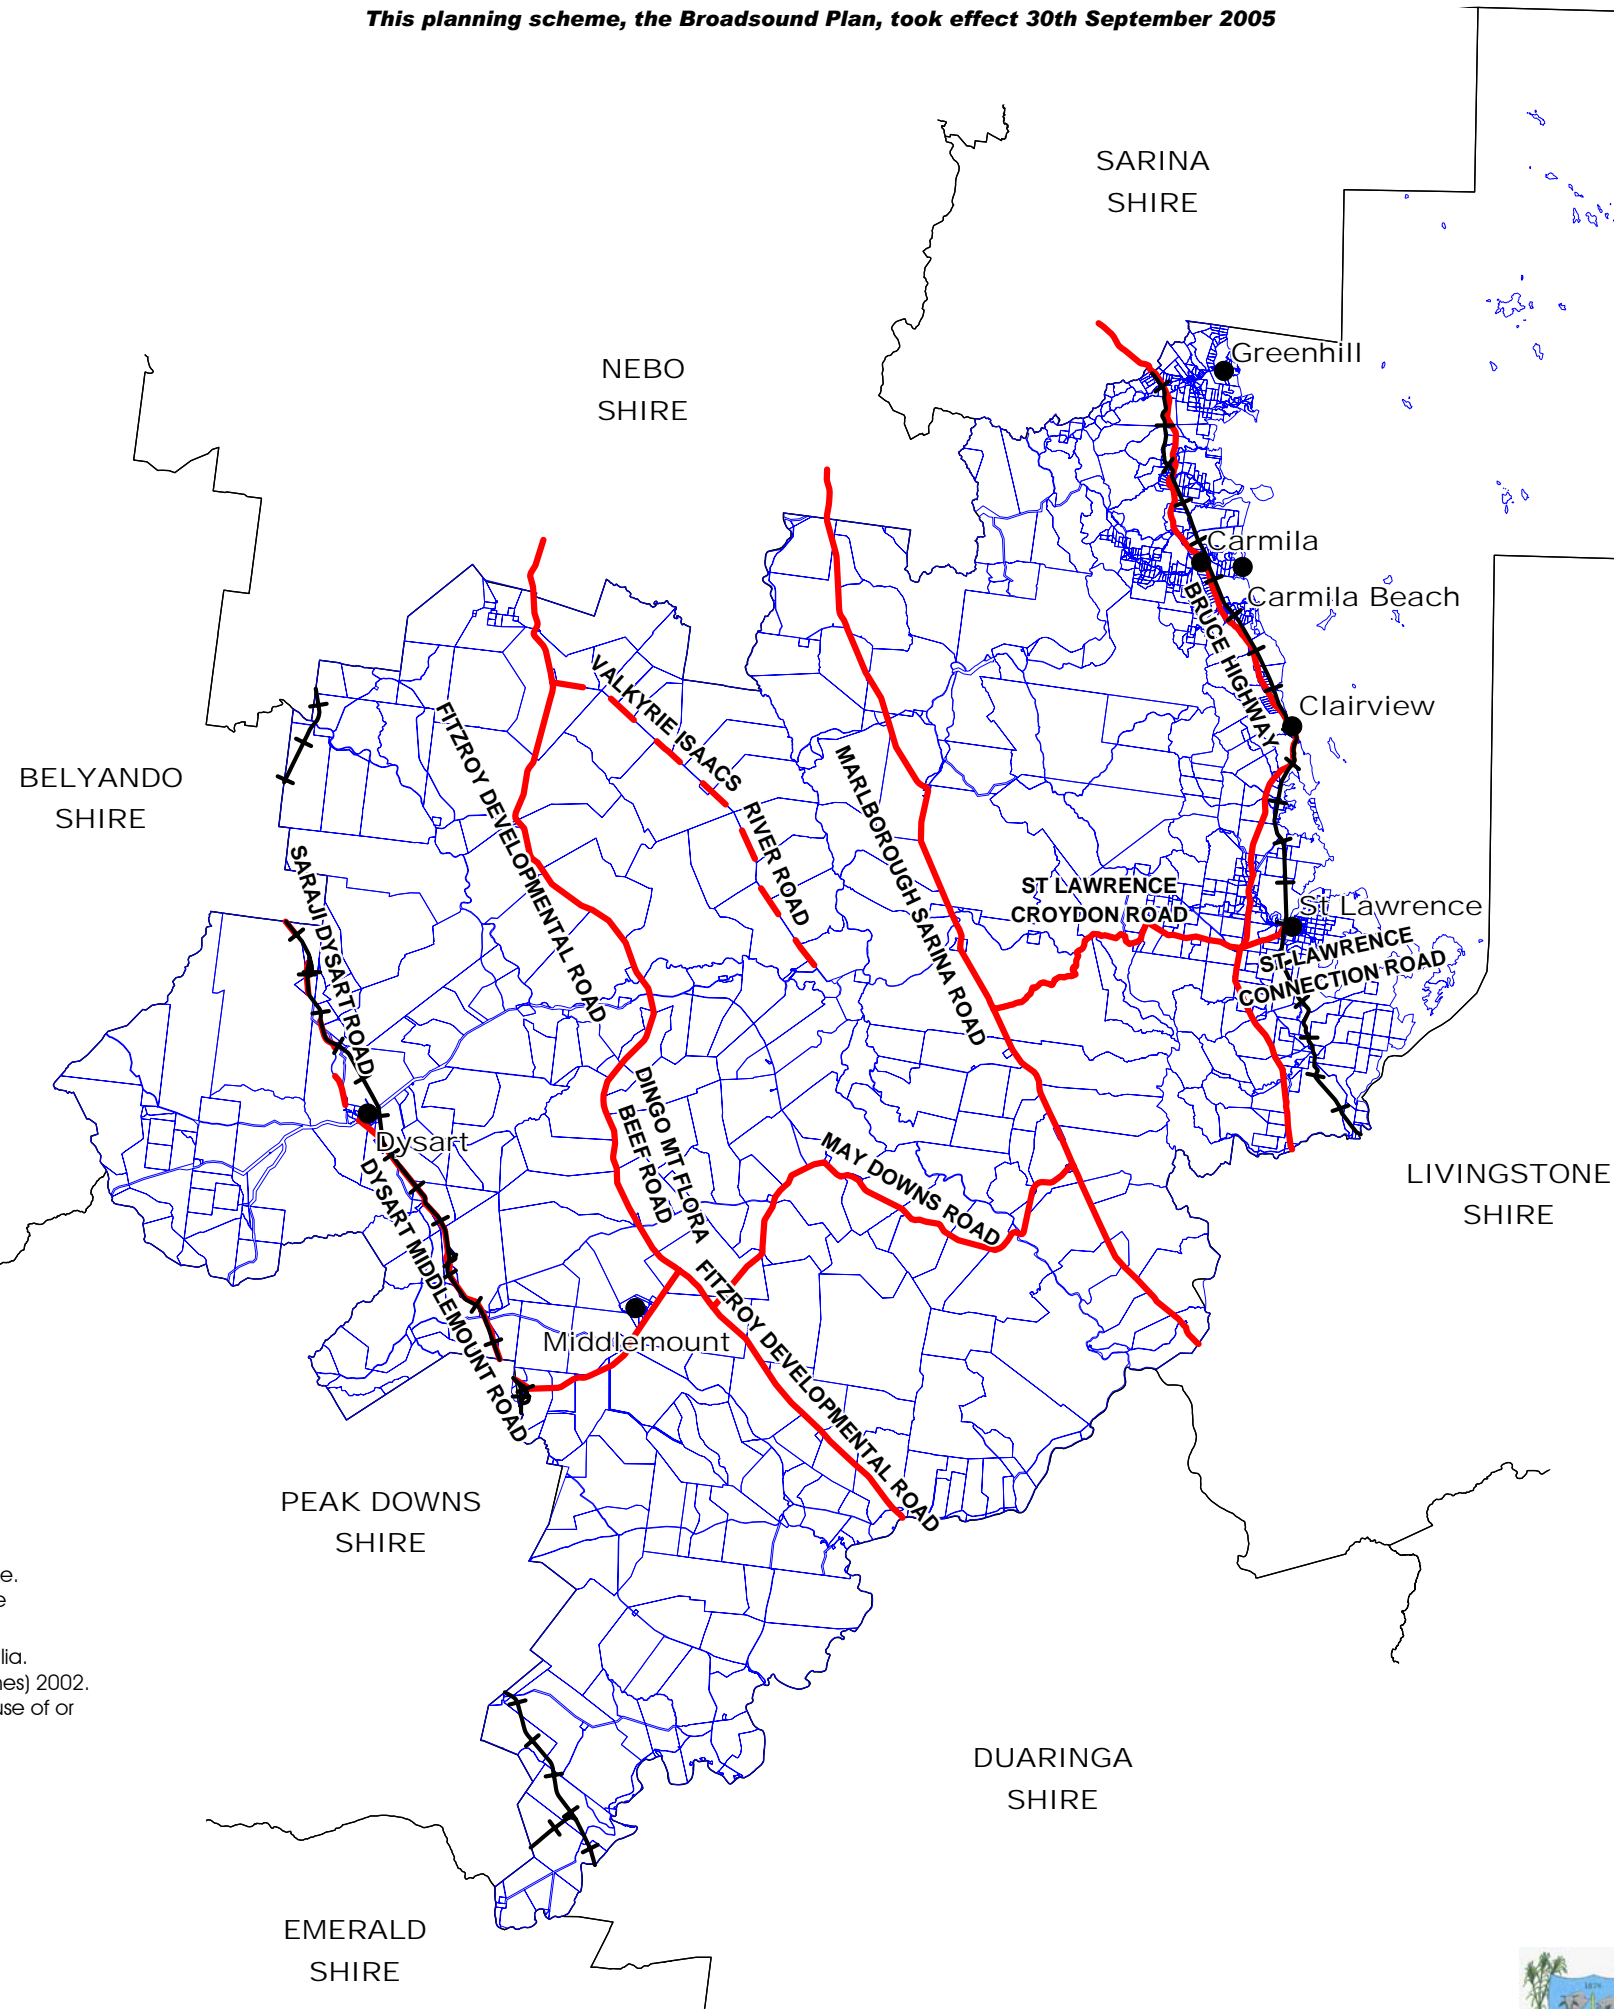

This planning scheme, the Broadsound Plan, took effect 30th September 2005

Scale: 1:1,000,000

**Cadastral Disclaimer**

This data set is an extract from Queensland's digital cadastral database. Use of this data set may be approved with the written permission of the Director General, Department of Natural Resources and Mines, 2002. Locked Bag 40, Coorparoo Delivery Centre, 4151, Queensland, Australia. © The State of Queensland (Department of Natural Resources and Mines) 2002. No liability accepted for any loss or damage that may arise from the use of or reliance on this data.

This planning scheme, the Broadsound Plan, took effect 30th September 2005

**MAP 1**  
**Broadsound Shire Planning Scheme**  
**Context Map**