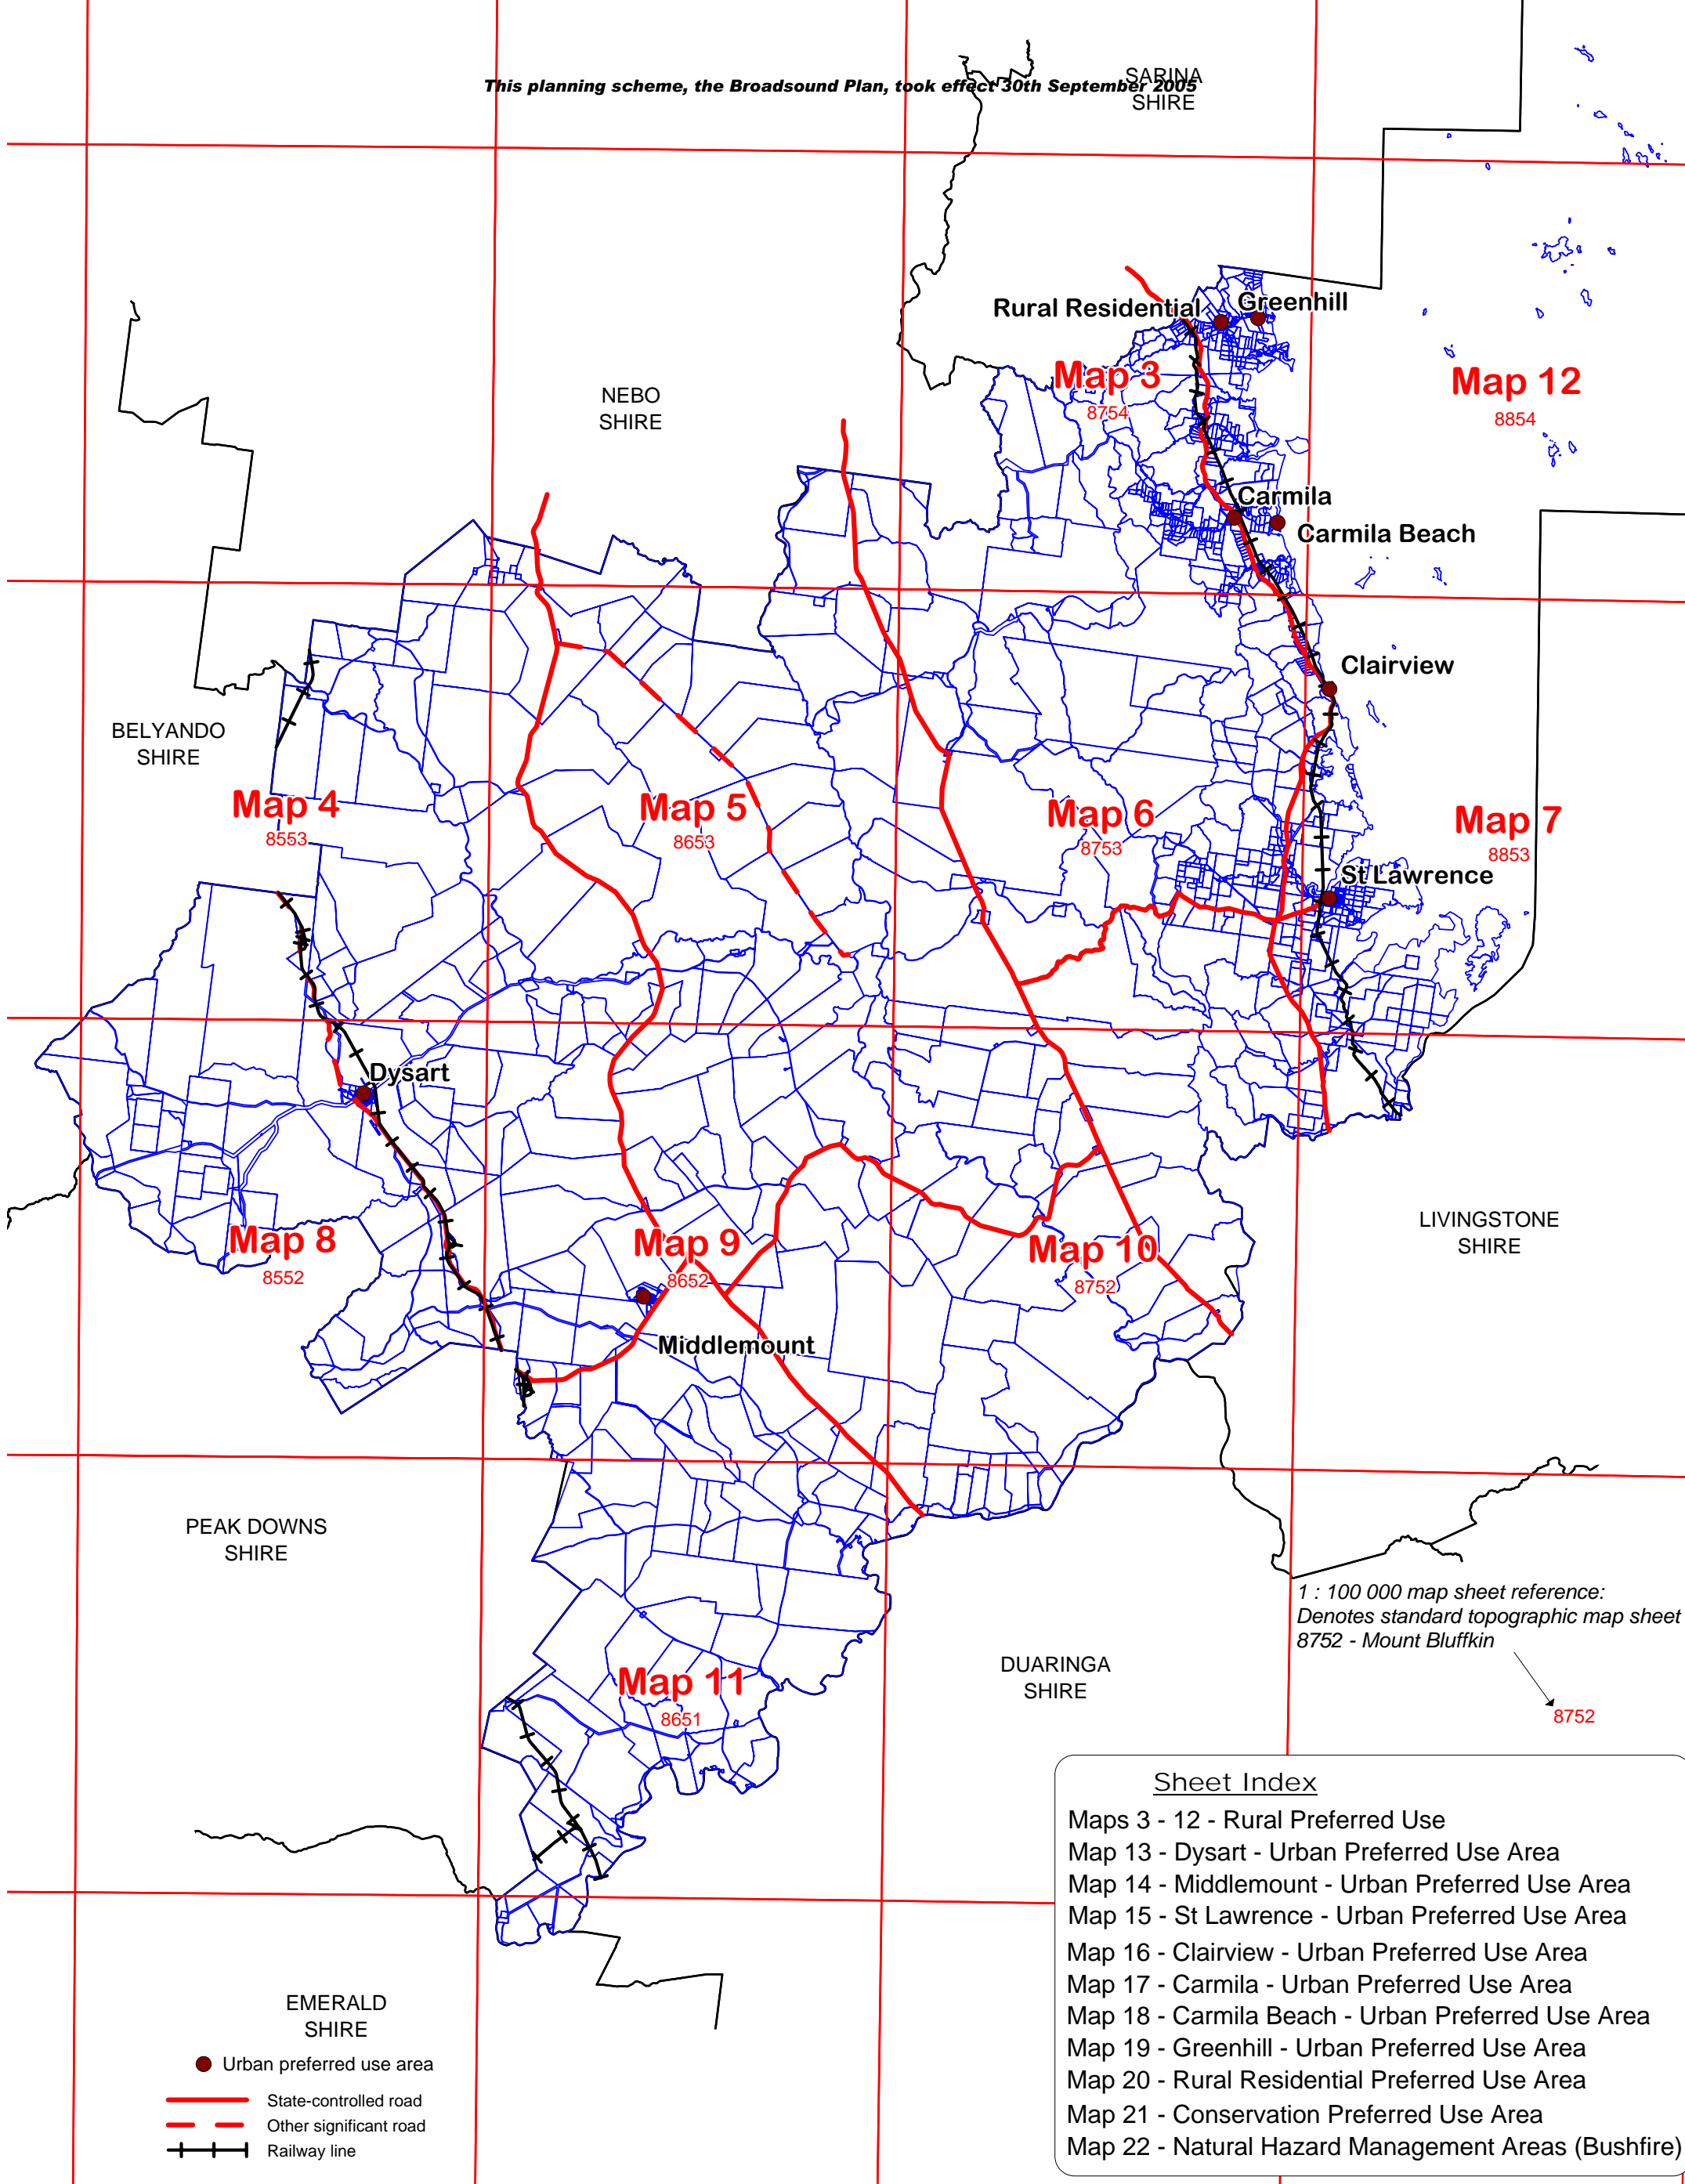

This planning scheme, the Broadsound Plan, took effect 30th September 2005

Broadsound Shire Planning Scheme Map 2

Map Key

This planning scheme, the Broadsound Plan, took effect 30th September 2005