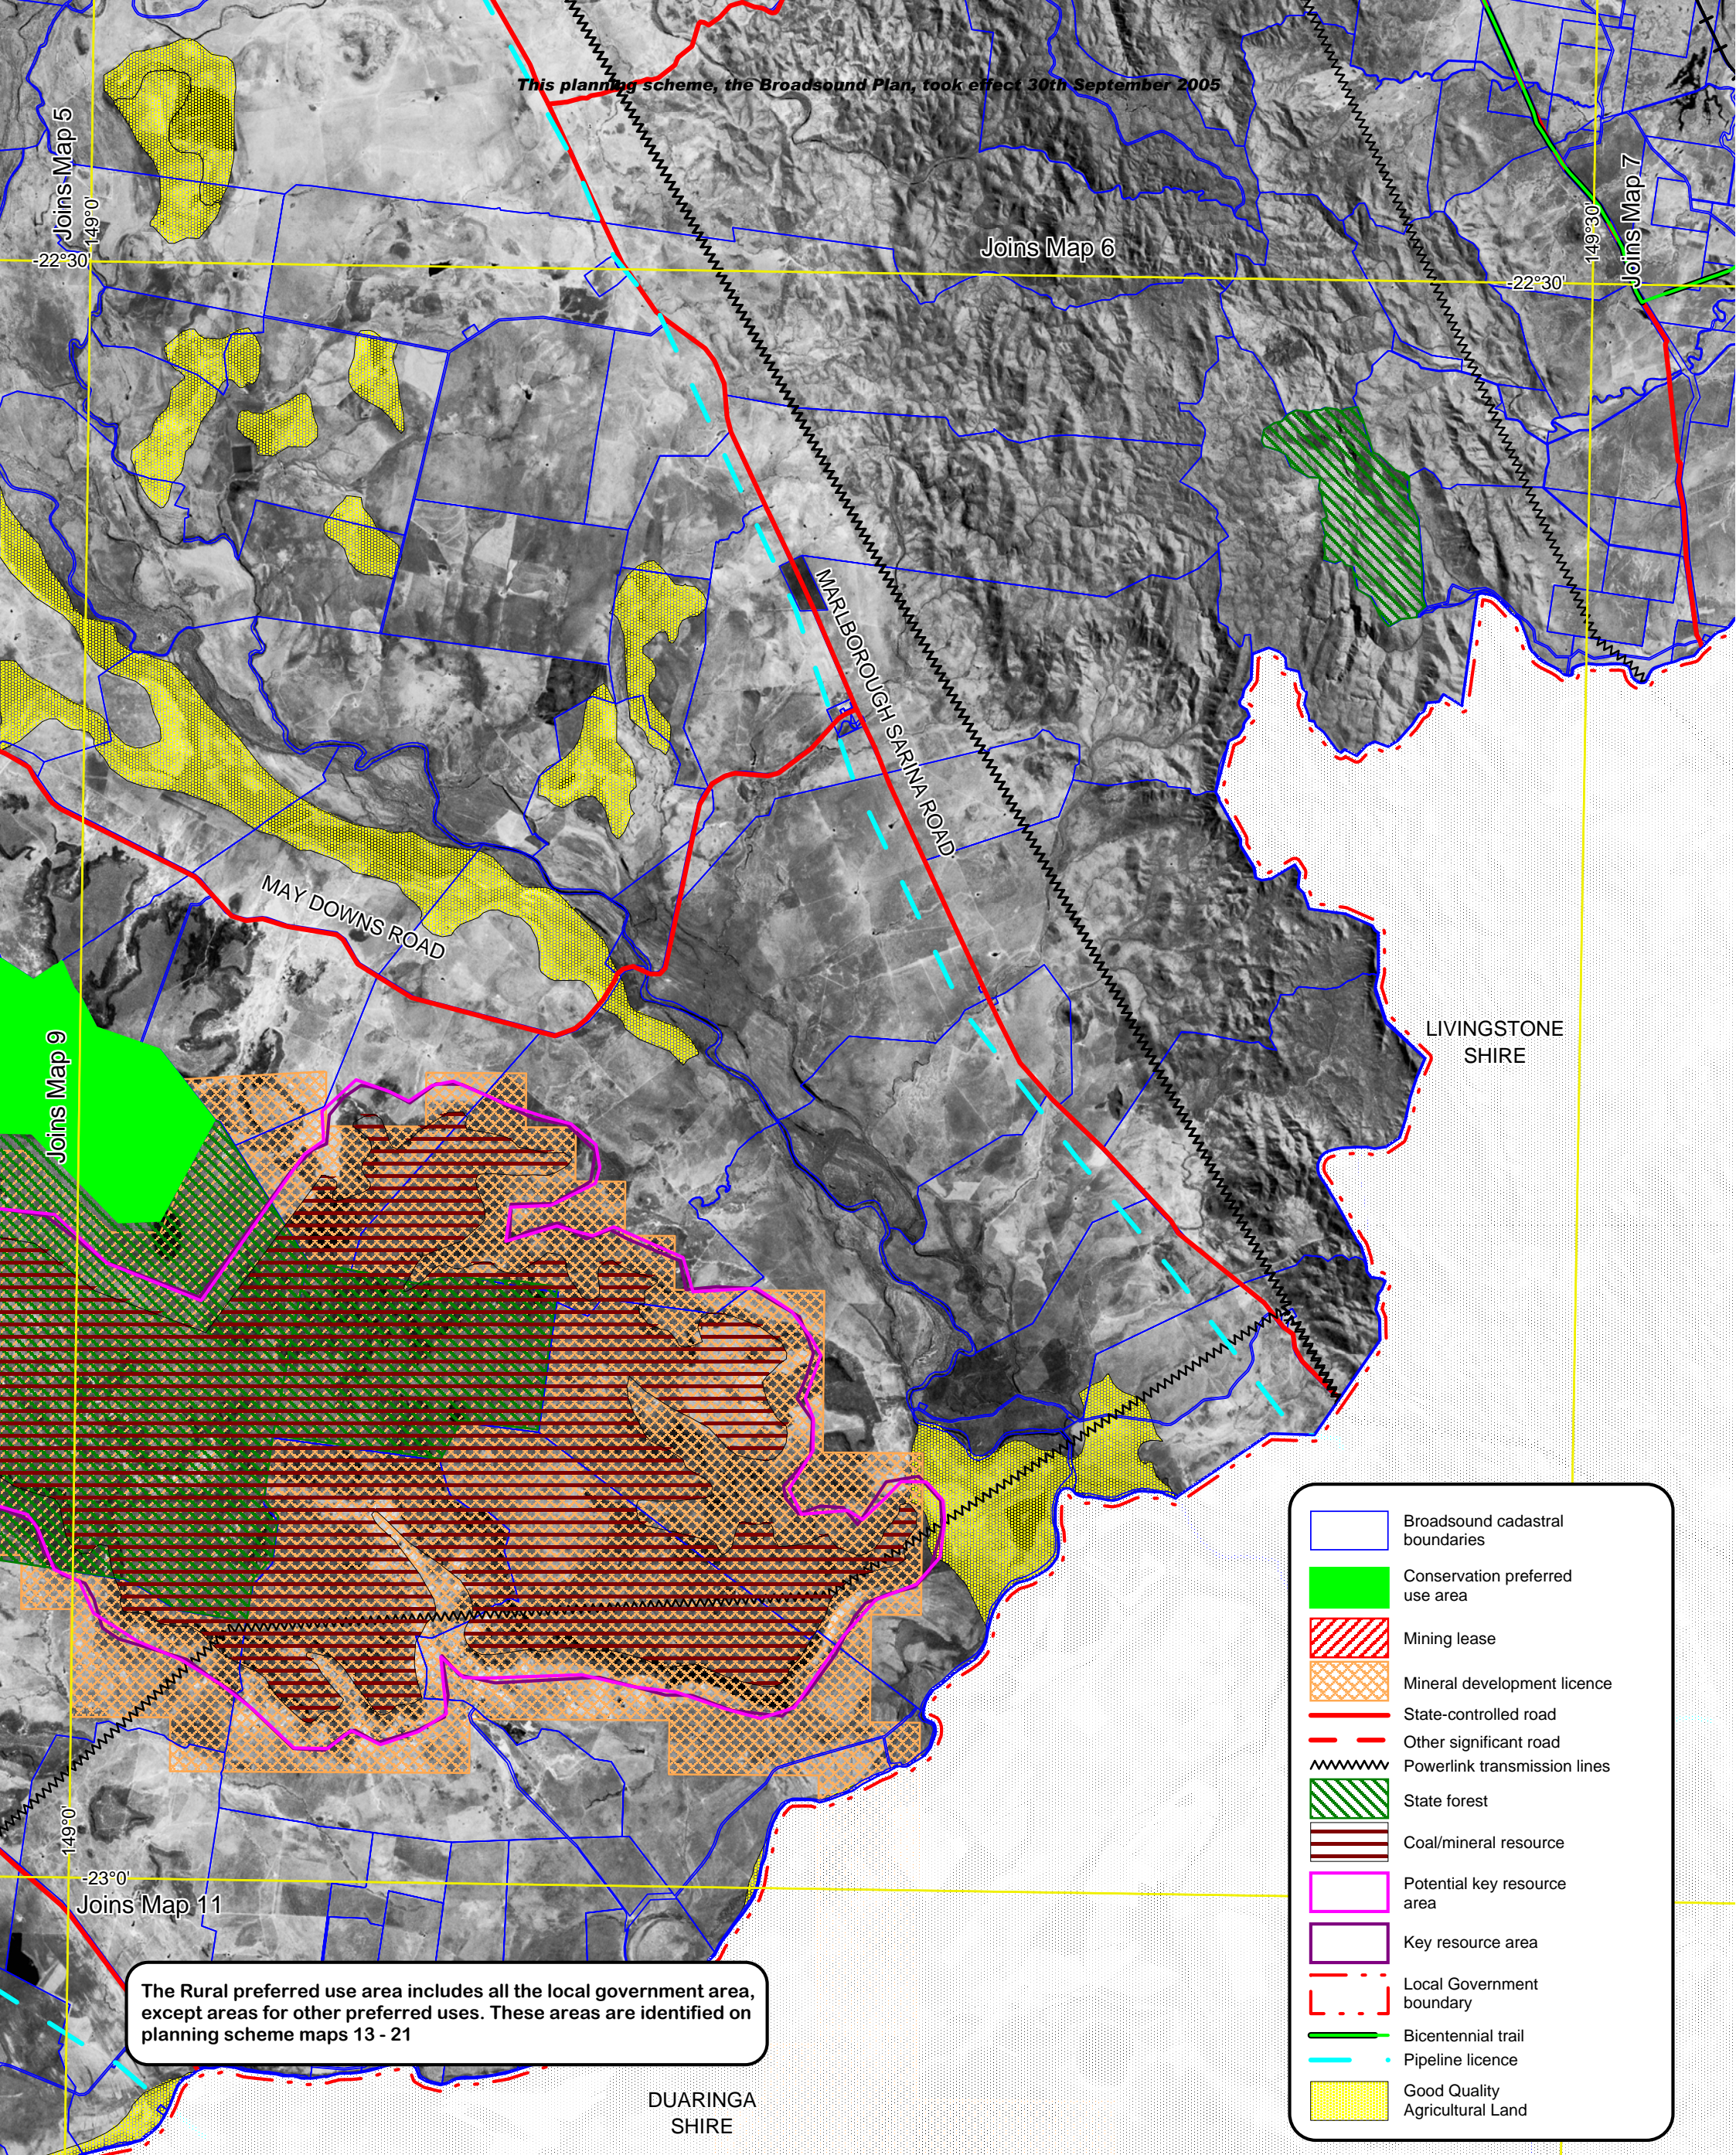

This planning scheme, the Broadsound Plan, took effect 30th September 2005

The Rural preferred use area includes all the local government area, except areas for other preferred uses. These areas are identified on planning scheme maps 13 - 21

Broadsound Shire Planning Scheme Map 10

Rural Preferred Use Area

Kilometres
Scale 1 : 200 000

This planning scheme, the Broadsound Plan, took effect 30th September 2005